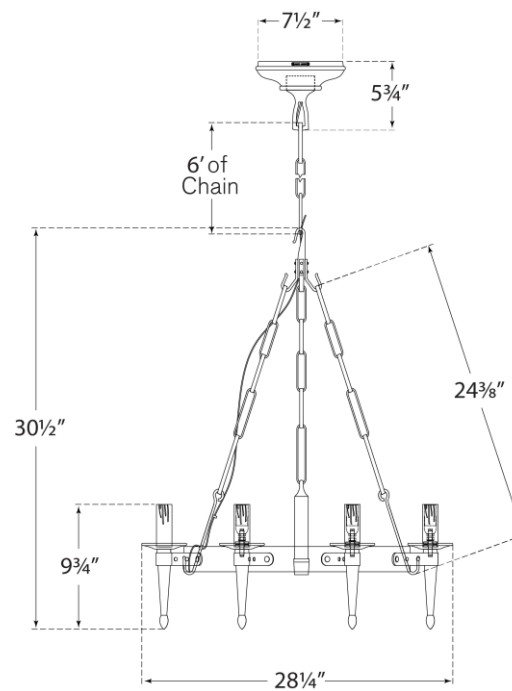

TEAR SHEET

Branson Small One-Tier Ring Torch Chandelier

Item # RL 5750AI

Designer: Ralph Lauren

Height: 30.5"

Width: 28.25"

Canopy: 7.5" Round

Finishes: AI

Socket: 8 - E12 Candelabra

Wattage: 8 - 40 B11

Weight: 44 Pounds

RL5750